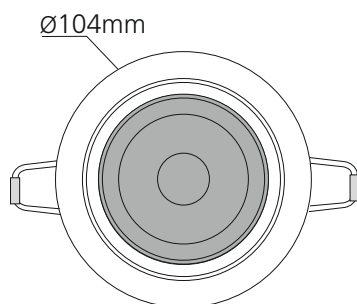

Specifications	CSP 60-4
Art.-No.	108228
Power Handling	4-2W
Sensitivity 1 W/1m	84dB
SPL	90dB
Frequency response	130Hz - 20kHz
Impedance	8 Ohms
Directivity	120°
Connection	Quick-Push-Terminal
Aperture	104mm
Installation height	80mm
Installation cut-out	90mm
Installation	2 spring clips
Color	similar to RAL 9016
Weight	0,4Kg