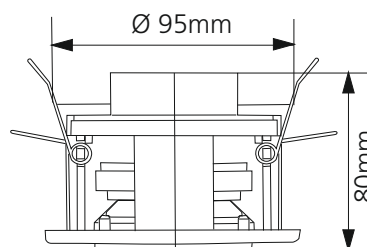

Specifications	CSP 60-4
Art.-No.	108228
Power Handling	4-2W
Sensitivity 1 W/1m	84dB
SPL	90dB
Frequency response	130Hz - 20kHz
Impedance	8 Ohms
Directivity	120°
Connection	Quick-Push-Terminal
Aperture	104mm
Installation height	80mm
Installation cut-out	90mm
Installation	2 spring clips
Color	similar to RAL 9016
Weight	0,4Kg